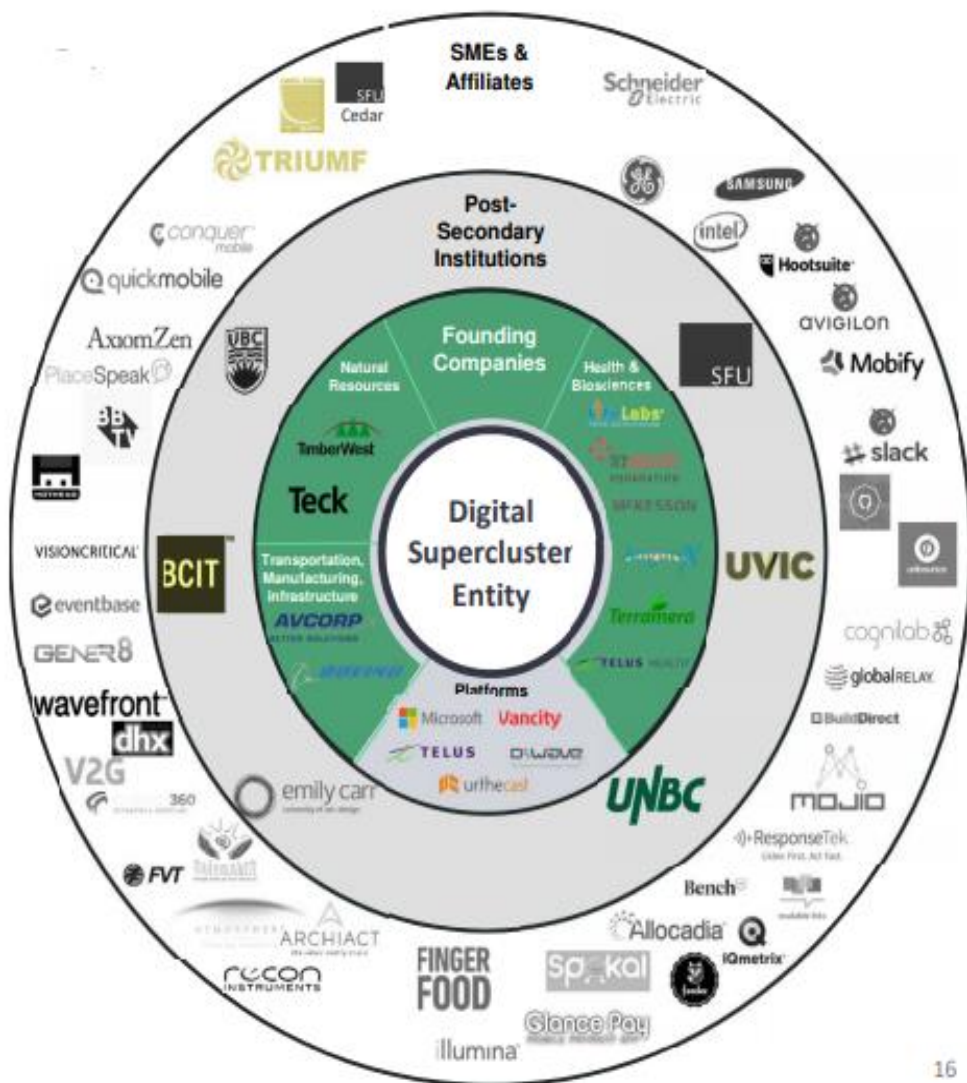

# The BC Technology Ecosystem

- ❖ The Tech Sector employs approximately 4.9% of BC's workforce, more than mining, oil & gas, and the forestry sector combined
- ❖ The average earnings of technology employees in BC are \$1,590 per week, 75% higher than those of the average BC worker
- ❖ Employment has grown to over 106,000 jobs at 10,236 companies

# 2017 BCIC NEW VENTURES COMPETITION

CANADA'S DIGITAL TECHNOLOGY  
**SUPERCLUSTER**

➤ *BC Supercluster Strategy*

# Participants

## Supercluster entity will engage with:

- **MNEs & Large BC-based companies** with access to global markets, deep market expertise
- **Post-secondary.** Collaboration of six post-secondary institutions with deep research capabilities and talent development
- **SMEs.** Strong base of start-ups, early stage and SMEs building industry solutions that leverage core platforms